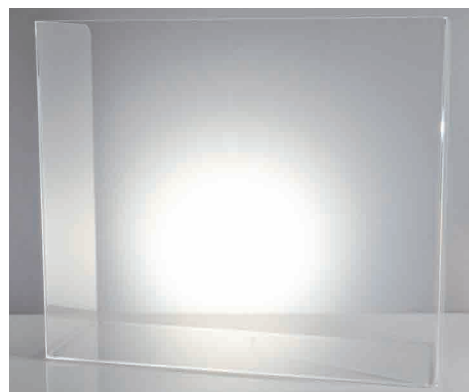

- Easy to clean
- 90° or 45° bend available

LID HOLDER

Specifications:

3" long X 3½" wide X 7" high

Features:

- Holds 28 removable lids without knobs
- Sits on counter or mounts

REQUEST A
QUOTE TODAY BY
EMAILING US AT
INFO@KOHLFAB.
COM

Kohlfab^I_N
CUSTOM PLASTIC FABRICATION C.

LID & STRAW ORGANIZER

Specifications:

11" high X 11½" diameter

Features:

Turntable on bottom

Displays & Sneeze Shield

WAFFLE BOWL TRAY

Specifications:

12" long X 22" wide X 3/4" high

SNEEZE SHIELD

Specifications:

22" long X 8" wide X 19" high

MARSHMALLOW & CAKE POP DISPLAY

Specifications:

11.5" long X 7" wide X 3.5" high