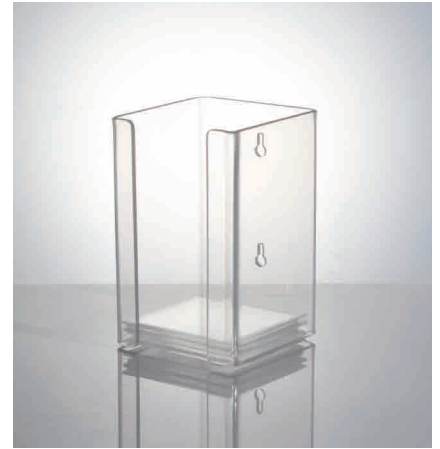

Great for large or popular mix-ins

CANDY BIN

Specifications:

11" long X 4" wide X 7" high

BROWNIE BIN

Specifications:

15" long X 6" wide X 7" high

EXTRA WIDE CANDY BIN

SMALL CONE RACK

Specifications:

10" long X 5" wide X 3¼" high

Features:

- Holds up to 2 cones

Small and kiddie cone racks in use.

Tip Jar, Holders & Lid Organizer

TIP JAR

Specifications:

5" Diameter X 7" Tall

Features:

- Secure jar to counter with bottom screw hole to prevent theft

MIX-IN TAG HOLDER

Specifications:

3¼" long X 2" wide X 2½" tall
1¼" fold over

Features:

- Easy to clean
- 90° or 45° bend available

LID HOLDER

Specifications:

3" long X 3½" wide X 7" high

Features:

- Holds 28 removable lids without knobs
- Sits on counter or mounts

REQUEST A
QUOTE TODAY BY
EMAILING US AT
INFO@KOHLFAB.
COM